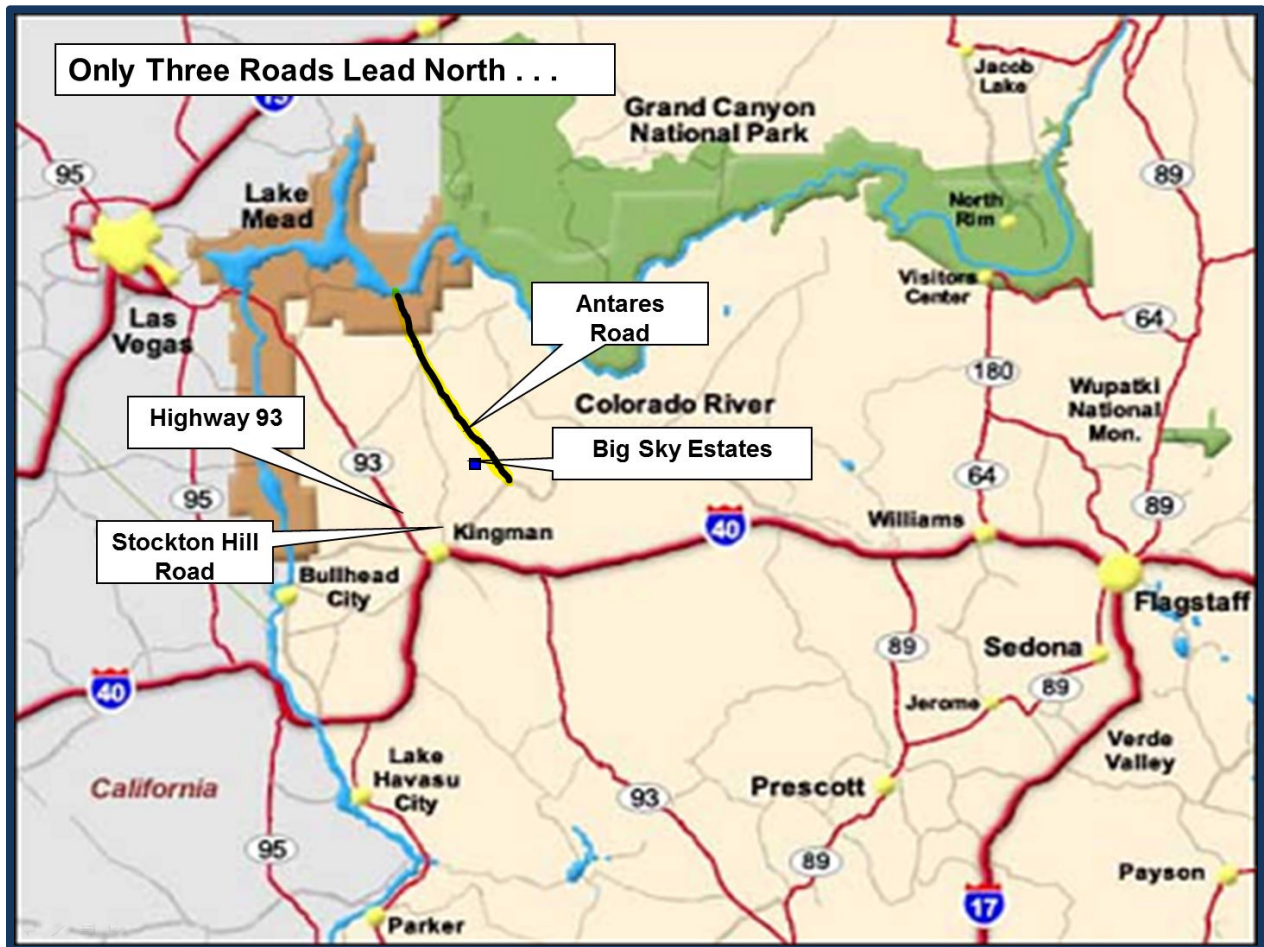

Arizona & Nevada Area Map

- Approximately 50 scenic miles from the Grand Canyon, Arizona and the Hualapai Skywalk
- Approximately 80 miles from Fabulous Las Vegas, NV
- Located in Beautiful Mohave County Arizona
- Just 8 short miles from the “Valle Vista Country Club” (Golf Course) and History Route 66